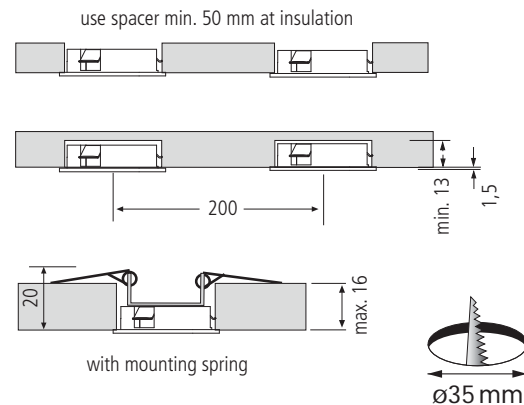

AR 35-LED

New

Flat Recessed LED Luminaire for the 35 Cut-out

- Connection:** LED-transformer DC 24 V
- Lamp:** extremely long-life 6 x 416 mW LED, \varnothing life 30.000 hours
- Energy efficiency:** LED: 80 lm/W Luminaire: **138 lm** (55 lm/W); this luminaire contains built-in, not changeable LED lamps of the energy efficiency class A to A++
- Colour rendering:** very good, Ra/CRI > 90
- Special features:** low power consumption; no UV rays; metal casing; genuine glass cover; with mounting spring also ideal for the use in plasterboard ceilings

Article No.	Description	Illustration	Features	Weight
202 025 302 01	AR 35-LED 2,5W ww stainless steel		<ul style="list-style-type: none"> • Colour appearance ww (warm white) appr. 3000 K • Supply cable 2,5 m with LED 24 plug 	47 g
202 025 303 01	AR 35-LED 2,5W nw stainless steel		<ul style="list-style-type: none"> • Colour appearance nw (neutral white) appr. 4000 K • Supply cable 2,5 m with LED 24 plug 	47 g
615 000 301 21	Mounting spring AR 35		<ul style="list-style-type: none"> • for mounting in lightweight design ceilings or aluminium profiles 	15 g
215 300 610 01	LED 24 connecting cable 1m		<ul style="list-style-type: none"> • further information on page 140 	9 g
215 300 625 01	LED 24 connecting cable 2,5m			22 g
Accessories:	LED Transformers 24V from page 132 Dim Controller page 138			