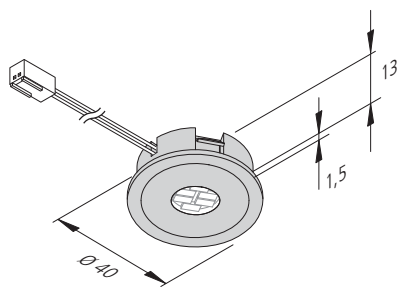

AR 35-LED

New

Flat Recessed LED Luminaire for the 35 Cut-out

- Connection:** LED-transformer DC 24 V
- Lamp:** extremely long-life 6 x 416 mW LED, \varnothing life 30.000 hours
- Energy efficiency:** LED: 80 lm/W Luminaire: **138 lm** (55 lm/W); this luminaire contains built-in, not changeable LED lamps of the energy efficiency class A to A++
- Colour rendering:** very good, Ra/CRI > 90
- Special features:** low power consumption; no UV rays; metal casing; genuine glass cover; with mounting spring also ideal for the use in plasterboard ceilings

Article No.	Description	Illustration	Features	Weight
202 025 302 01	AR 35-LED 2,5W ww stainless steel		<ul style="list-style-type: none"> • Colour appearance ww (warm white) appr. 3000 K • Supply cable 2,5 m with LED 24 plug 	47 g
202 025 303 01	AR 35-LED 2,5W nw stainless steel		<ul style="list-style-type: none"> • Colour appearance nw (neutral white) appr. 4000 K • Supply cable 2,5 m with LED 24 plug 	47 g
615 000 301 21	Mounting spring AR 35		<ul style="list-style-type: none"> • for mounting in lightweight design ceilings or aluminium profiles 	15 g
215 300 610 01	LED 24 connecting cable 1m		<ul style="list-style-type: none"> • further information on page 140 	9 g
215 300 625 01	LED 24 connecting cable 2,5m			22 g
Accessories:	LED Transformers 24V from page 132 Dim Controller page 138			