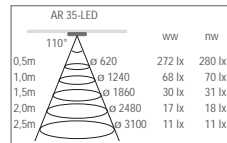

AR 35-LED

New

Flat Recessed LED Luminaire for the 35 Cut-out

- Connection:** LED-transformer DC 24 V
- Lamp:** extremely long-life 6 x 416 mW LED, \varnothing life 30.000 hours
- Energy efficiency:** LED: 80 lm/W Luminaire: **138 lm** (55 lm/W); this luminaire contains built-in, not changeable LED lamps of the energy efficiency class A to A++
- Colour rendering:** very good, Ra/CRI > 90
- Special features:** low power consumption; no UV rays; metal casing; genuine glass cover; with mounting spring also ideal for the use in plasterboard ceilings

Article No.	Description	Illustration	Features	Weight
202 025 302 01	AR 35-LED 2,5W ww stainless steel		<ul style="list-style-type: none"> • Colour appearance ww (warm white) appr. 3000 K • Supply cable 2,5 m with LED 24 plug 	47 g
202 025 303 01	AR 35-LED 2,5W nw stainless steel		<ul style="list-style-type: none"> • Colour appearance nw (neutral white) appr. 4000 K • Supply cable 2,5 m with LED 24 plug 	47 g
615 000 301 21	Mounting spring AR 35		<ul style="list-style-type: none"> • for mounting in lightweight design ceilings or aluminium profiles 	15 g
215 300 610 01	LED 24 connecting cable 1m		<ul style="list-style-type: none"> • further information on page 140 	9 g
215 300 625 01	LED 24 connecting cable 2,5m			22 g
Accessories:	LED Transformers 24V from page 132 Dim Controller page 138			