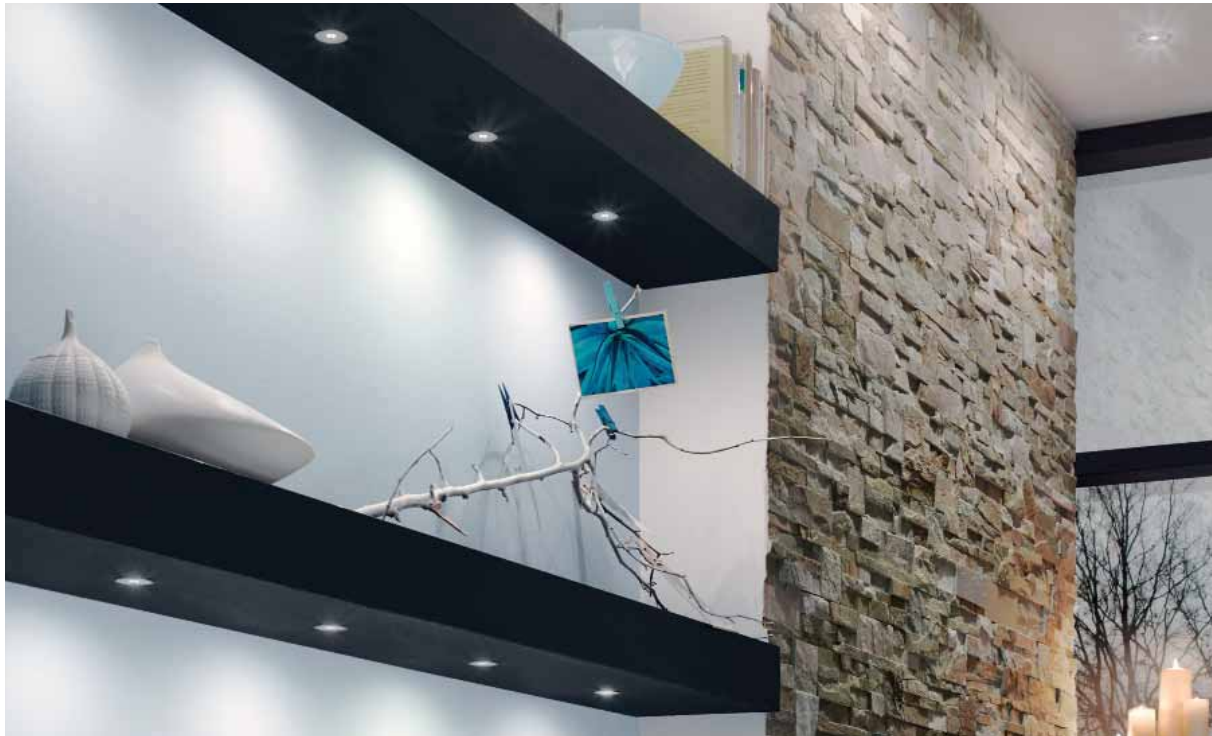

AR 35-LED

New

Flat Recessed LED Luminaire for the 35 Cut-out

- Connection:** LED-transformer DC 24 V
- Lamp:** extremely long-life 6 x 416 mW LED, \varnothing life 30.000 hours
- Energy efficiency:** LED: 80 lm/W Luminaire: **138 lm** (55 lm/W); this luminaire contains built-in, not changeable LED lamps of the energy efficiency class A to A++
- Colour rendering:** very good, Ra/CRI > 90
- Special features:** low power consumption; no UV rays; metal casing; genuine glass cover; with mounting spring also ideal for the use in plasterboard ceilings

Article No.	Description	Illustration	Features	Weight
202 025 302 01	AR 35-LED 2,5W ww stainless steel		<ul style="list-style-type: none"> • Colour appearance ww (warm white) appr. 3000 K • Supply cable 2,5 m with LED 24 plug 	47 g
202 025 303 01	AR 35-LED 2,5W nw stainless steel		<ul style="list-style-type: none"> • Colour appearance nw (neutral white) appr. 4000 K • Supply cable 2,5 m with LED 24 plug 	47 g
615 000 301 21	Mounting spring AR 35		<ul style="list-style-type: none"> • for mounting in lightweight design ceilings or aluminium profiles 	15 g
215 300 610 01	LED 24 connecting cable 1m		<ul style="list-style-type: none"> • further information on page 140 	9 g
215 300 625 01	LED 24 connecting cable 2,5m			22 g
Accessories:	LED Transformers 24V from page 132 Dim Controller page 138			